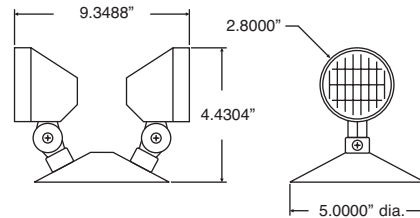

### Description

The ELS N series are thermoplastic remote heads featuring a fully adjustable locking tilt and swivel. Available with tungsten or quartz lamps up to 18W, these remotes are designed for use with 6, 12 or 24V emergency lighting circuits. The 5" canopy mounts directly to a standard electrical box (not supplied). Standard finish is white. Other colours are available, please consult ELS for details.

### Ordering Guide

Series	Voltage	Lamp Watts	Lamp Type	Options
N1- Single Head	06-6VDC	(eg. 09w)	Q-Quartz	BK-Black
N2- Double Head	12-12VDC	see lamp	T-Tungsten	SP-Custom colour
N3- Triple Head	24-24VDC	selection chart		
N4- Quad Head				