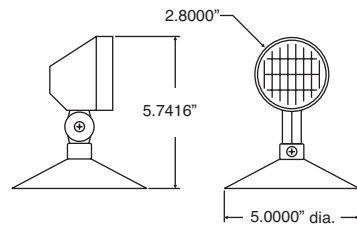

### Description

The ELS N series are thermoplastic remote heads featuring a fully adjustable locking tilt and swivel. Available with tungsten or quartz lamps up to 18W, these remotes are designed for use with 6, 12 or 24V emergency lighting circuits. The 5" canopy mounts directly to a standard electrical box (not supplied). Standard finish is white. Other colours are available, please consult ELS for details.

### Ordering Guide

Series	Voltage	Lamp Watts	Lamp Type	Options
N1- Single Head	06-6VDC	(eg. 09w)	Q-Quartz	BK-Black
N2- Double Head	12-12VDC	see lamp	T-Tungsten	SP-Custom colour
N3- Triple Head	24-24VDC	selection chart		
N4- Quad Head				