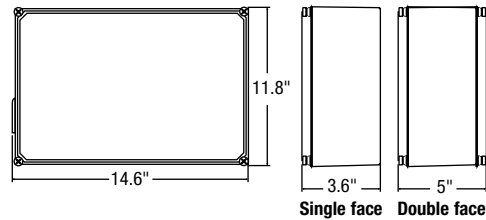

DIMENSIONS

ORDERING GUIDE

Series	Nbr of faces	Mounting	Frame color	Mask color	DC Voltage	Options†
SLEXW	1 - Single face 2 - Double face	CM - Ceiling mount WM - Wall mount EM - End mount PM - Pendant mount	GY - Grey	GY - Grey (standard)	NDC - AC only UDC - Universal DC backup voltage 6, 12 or 24VDC IB - Self-powered for 90 minutes	WG*, BO, WO, OP, TP

† For detailed options descriptions, please consult the options page.

* Specify mounting.