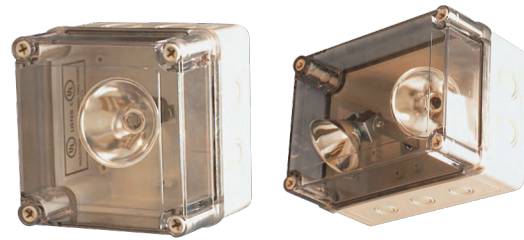

SWP

NEMA4X REMOTE

PAR18 Weatherproof NEMA4X/EEMAC4X

Single or Double

6V, 12V, & 24V Lamps

Approvals:

CSA Certified to C22.2 #141.15

DESCRIPTION

The SWP series of NEMA4X/EEMAC4X rated weatherproof industrial remotes is designed to perform in extreme environments. The PAR18, single or double lamp assemblies are completely protected from the elements within a fully gasketed thermoplastic housing. The housings come complete with multiple conduit knockouts and feature a high clarity cover. Available in 6V, 12V and 24V models, utilizing quartz halogen (bi-pin based) or LED lamps.

MECHANICAL

- NEMA4X/EEMAC4X weatherproof rated housing
- One or two fully adjustable PAR18 reflector assemblies can be installed within each housing
- Each individual lamp assembly is fully adjustable
- Fully gasketed thermoplastic housing c/w multiple conduit knockouts
- Industrial grey
- Variety of lamp options:
 - 6VDC, 12VDC or 24VDC
 - Quartz halogen lamps
 - LED lamps

ORDERING GUIDE – LED

SWP					GY
Series	Number of heads	Voltage	Wattage	Lamp type	Colour
SWP	1 - One lamp assembly (square) 2 - Two lamp assemblies (rectangle)	06 - 24 - 6VDC to 24VDC operational	4W - 4 watts	LR - LED	GY - Grey (standard)
			5W - 5 watts	LA - LED	
	12 - 24 - 12VDC to 24VDC operational	6W - 6 watts	LA - LED		
		7W - 7 watts			