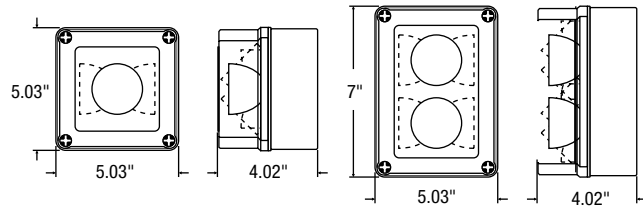

ORDERING GUIDE – LED

SWP					GY
Series	Number of heads	Voltage	Wattage	Lamp type	Colour
SWP	1 - One lamp assembly (square) 2 - Two lamp assemblies (rectangle)	06 - 24 - 6VDC to 24VDC operational	4W - 4 watts	LR - LED	GY - Grey (standard)
			5W - 5 watts	LA - LED	
	12 - 24 - 12VDC to 24VDC operational	6W - 6 watts	LA - LED		
		7W - 7 watts			