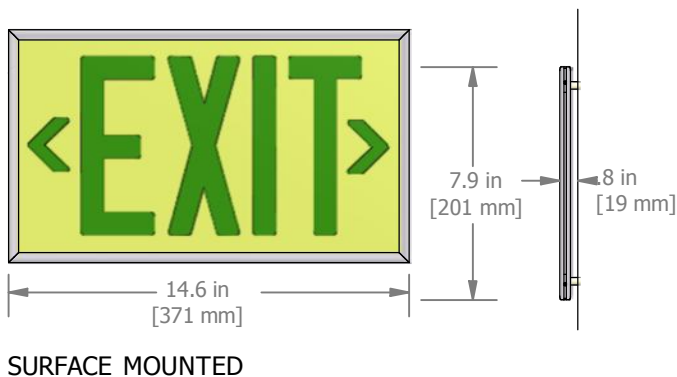

Photoluminescent Exit Sign System 50 ft. Visibility

- * Visible for 50 feet
- * No electricity or batteries required
- * Requires exposure to at least 54 LUX (5-ft candles) of fluorescent, metal halide or mercury vapor light illumination for a minimum of 60 minutes to become fully operational.
- * Directional arrow labels provided with each sign for on-site application
- * Installs indoors only
- * Product uses recycled aluminum and is recyclable
- * Safe to use since it is not toxic and not radioactive

RETRO FIT INSTALLATION

SLOPED CEILING MOUNTED

Part Number	Dimensions	Description
EX353183-50R OR EX353183-50G	13.9" x 7.2" (353mm x 183mm)	One-Sided Exit Sign EX353183-50. Red Letters Only in Canada.
EX371201-50R-CA OR EX371201-50G-CA	14.6" x 7.9" (371mm x 201mm)	One-Sided Exit Sign EX353183-50 with Clear Anodized Aluminum Frame and Universal Mounting Hardware. Red Letters Only in Canada.
2X-EX371201-50R-CA OR 2X-EX371201-50G-CA	14.6" x 7.9" (371mm x 201mm)	Double-Sided Exit Sign EX353183-50 with Clear Anodized Aluminum Frame and Universal Mounting Hardware. Red Letters Only in Canada.