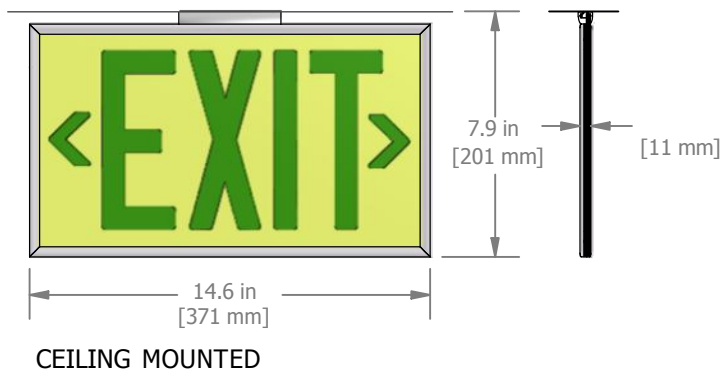

Photoluminescent Exit Sign System 50 ft. Visibility

- * Visible for 50 feet
- * No electricity or batteries required
- * Requires exposure to at least 54 LUX (5-ft candles) of fluorescent, metal halide or mercury vapor light illumination for a minimum of 60 minutes to become fully operational.
- * Directional arrow labels provided with each sign for on-site application
- * Installs indoors only
- * Product uses recycled aluminum and is recyclable
- * Safe to use since it is not toxic and not radioactive

RETRO FIT INSTALLATION

SLOPED CEILING MOUNTED

Part Number	Dimensions	Description
EX353183-50R OR EX353183-50G	13.9" x 7.2" (353mm x 183mm)	One-Sided Exit Sign EX353183-50. Red Letters Only in Canada.
EX371201-50R-CA OR EX371201-50G-CA	14.6" x 7.9" (371mm x 201mm)	One-Sided Exit Sign EX353183-50 with Clear Anodized Aluminum Frame and Universal Mounting Hardware. Red Letters Only in Canada.
2X-EX371201-50R-CA OR 2X-EX371201-50G-CA	14.6" x 7.9" (371mm x 201mm)	Double-Sided Exit Sign EX353183-50 with Clear Anodized Aluminum Frame and Universal Mounting Hardware. Red Letters Only in Canada.