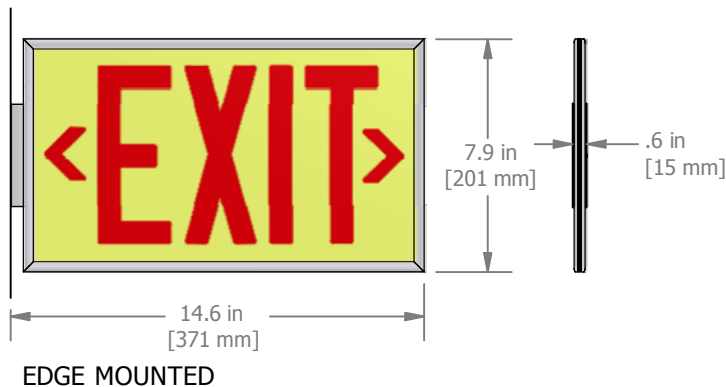

Photoluminescent Exit Sign System 50 ft. Visibility

- * Visible for 50 feet
- * No electricity or batteries required
- * Requires exposure to at least 54 LUX (5-ft candles) of fluorescent, metal halide or mercury vapor light illumination for a minimum of 60 minutes to become fully operational.
- * Directional arrow labels provided with each sign for on-site application
- * Installs indoors only
- * Product uses recycled aluminum and is recyclable
- * Safe to use since it is not toxic and not radioactive

RETRO FIT INSTALLATION

SLOPED CEILING MOUNTED

Part Number	Dimensions	Description
EX353183-50R OR EX353183-50G	13.9" x 7.2" (353mm x 183mm)	One-Sided Exit Sign EX353183-50. Red Letters Only in Canada.
EX371201-50R-CA OR EX371201-50G-CA	14.6" x 7.9" (371mm x 201mm)	One-Sided Exit Sign EX353183-50 with Clear Anodized Aluminum Frame and Universal Mounting Hardware. Red Letters Only in Canada.
2X-EX371201-50R-CA OR 2X-EX371201-50G-CA	14.6" x 7.9" (371mm x 201mm)	Double-Sided Exit Sign EX353183-50 with Clear Anodized Aluminum Frame and Universal Mounting Hardware. Red Letters Only in Canada.