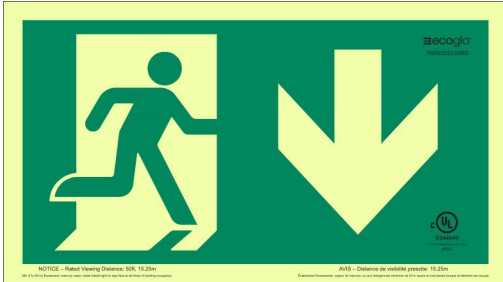

Standard Series Photoluminescent Exit Sign System

- LEED points qualified for energy conservation and sustainability
- ULC S572 listed for Photoluminescent and Self-Luminous Exit Signs
- 50/75 foot visibility rating
- No electricity or batteries required
- Requires exposure to at least 54 lux (5 foot-candles) of fluorescent, metal halide, mercury vapor, or other 4000K light illumination for a minimum of 60 minutes to become fully operational
- Indoor installation
- Standard twenty-five (25) year warranty
- Non-toxic and non-radioactive
- ULC testing/listing no. E344049/4RG2

Sides and Direction

1-Sided

RD Right-facing running man with down arrow

LA Left-facing running man with arrow

RA Right-facing running man with arrow

2-Sided

SA Single direction with arrows

Model Selection:
RM-[Direction][Rating][Frame]

- Example 1: **RM-RD50**
1-Sided, right-facing running man with down arrow, 50-foot, no frame
- Example 2: **RM-SA75-CA**
2-Sided, single direction with arrows, 75-foot, clear anodized aluminum frame and mounting kit