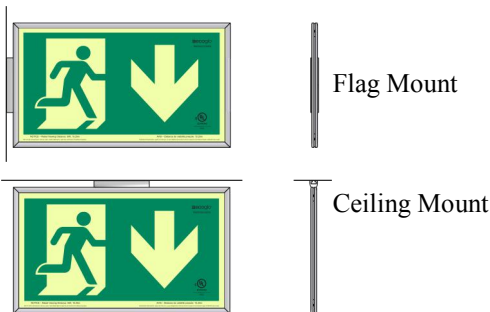

Standard Series Photoluminescent Exit Sign System

- LEED points qualified for energy conservation and sustainability
- ULC S572 listed for Photoluminescent and Self-Luminous Exit Signs
- 50/75 foot visibility rating
- No electricity or batteries required
- Requires exposure to at least 54 lux (5 foot-candles) of fluorescent, metal halide, mercury vapor, or other 4000K light illumination for a minimum of 60 minutes to become fully operational
- Indoor installation
- Standard twenty-five (25) year warranty
- Non-toxic and non-radioactive
- ULC testing/listing no. E344049/4RG2

Sides and Direction

1-Sided

RD Right-facing running man with down arrow

LA Left-facing running man with arrow

RA Right-facing running man with arrow

2-Sided

SA Single direction with arrows

Model Selection:
RM-[Direction][Rating][Frame]

Visibility (feet)	Size framed (unframed)
50	411x241mm / 16.2x9.5" (393x223mm / 15.5x8.8")
75	498x296mm / 19.6x11.6" (480x278mm / 18.9x10.9")

Frame and mounting kit

(blank) No frame

-CA Clear anodized aluminum frame and mounting kit

- Example 1: **RM-RD50**
1-Sided, right-facing running man with down arrow, 50-foot, no frame
- Example 2: **RM-SA75-CA**
2-Sided, single direction with arrows, 75-foot, clear anodized aluminum frame and mounting kit