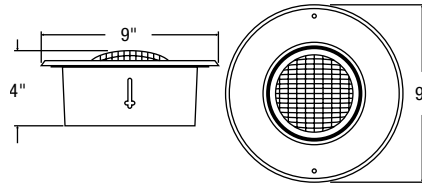

DIMENSIONS

MECHANICAL

- Steel trim plate and lamp assembly
- Lightweight aluminum backbox recesses completely above ceiling
- Conduit knockouts in backbox
- Optional surface mount backbox
- Adjustable gimbal mounted lamp
- White trim paint finish is standard, black is optional
- Variety of lamp options:
 - 6VDC, 12VDC, 24VDC or 120VDC
 - Tungsten lamps - wedge or dual contact bayonet based
 - Quartz halogen lamps - bi-pin based
 - Sealed beam lamps - terminal connectors

ORDERING GUIDE – LED

SR	—	4W	LR			/
Series	Voltage	Wattage	Lamp type	Colour	Mounting	Options†
SR	06 - 24 - 6VDC to 24VDC operational	4W - 4 watts	LR - LED	WH - White (standard) BK - Black	Blank - Recessed mount SF - Surface mount backbox	TFC, TP